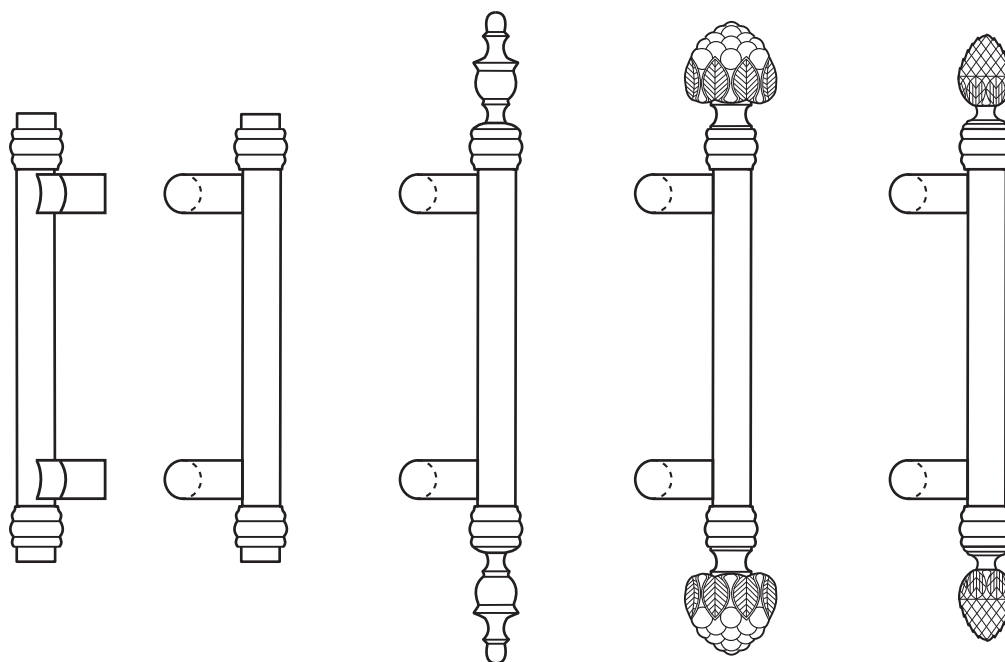

The global leader in
door opening solutions

Rockwood RM5670 - Classic - Plain Grip Offset Pull

Available Finishes:

- US3/605
- US4/606
- US10/612
- US10B/613
- US10BE/613E
- US15/619
- US15A/620
- US26/625
- US26D/626

MATERIAL SIZE:
CTC: Specify
Diameter: 1"
Projection: 2 1/2"

Specifications:

MATERIAL:

Brass

ORDERING:

Select suffix finial style number to pull number; 1=Plain, 2=Urn, 3=Berry, 4=Pinecone (RM5670-2)