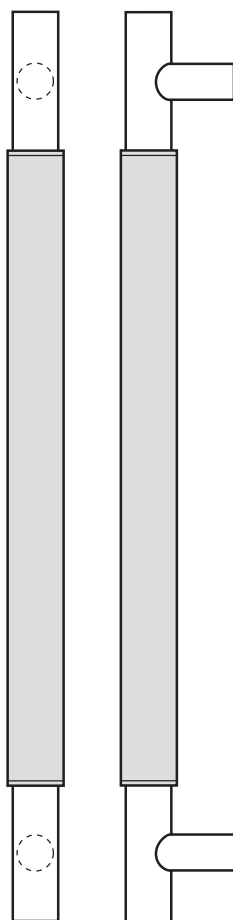

## Rockwood RM6060 - English Bridle Leather - Long Straight Pull - Flat Ends

### Available Finishes:

- US3/605
- US4/606
- US10/612
- US10B/613
- US10BE/613E
- US32/629
- US32D/630

DIAMETER:  
1" metal grip,  
about  $\frac{1}{8}$ " additional  
for leather

PROJECTION:  
 $2\frac{3}{4}$ "

OVERALL:  
36" to 96"

#### NOTE:

Maximum leather length is 72"