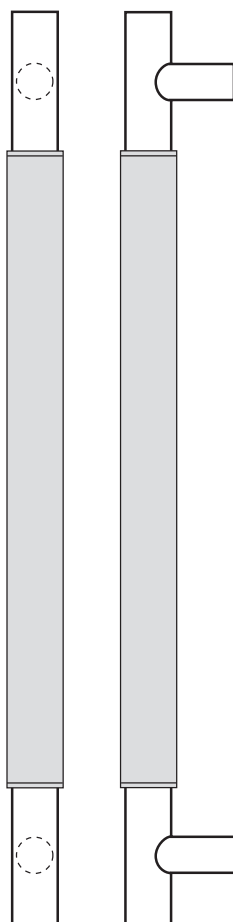

Rockwood RM6061 - English Bridle Leather - Long Straight Pull - Flat Ends

Available Finishes:

- US3/605
- US4/606
- US10/612
- US10B/613
- US10BE/613E
- US32/629
- US32D/630

DIAMETER:
1 1/4" metal grip,
about 1/8" additional
for leather

PROJECTION:
3"

OVERALL:
36" to 96"

Specifications:

MATERIAL:

Brass, Bronze, Stainless Steel

OPTIONS:

- For optional mid-post, suffix the product number with "MP" (example: RM6061MP)
- Full wrap option is available up to 72" long (example: RM6061FW)
- Over 96" available on select finishes

NOTE:

Maximum leather length is 72"