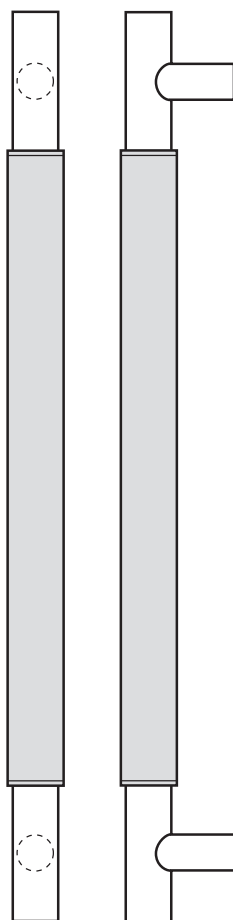

Rockwood RM6062 - English Bridle Leather - Long Straight Pull - Flat Ends

Available Finishes:

- US3/605
- US4/606
- US10/612
- US10B/613
- US10BE/613E
- US32/629
- US32D/630

DIAMETER:
1 1/2" metal grip,
about 1/8" additional
for leather

PROJECTION:
3 1/4"

OVERALL:
36" to 96"

Specifications:

MATERIAL:

Brass, Bronze, Stainless Steel

OPTIONS:

- For optional mid-post, suffix the product number with "MP" (example: RM6062MP)
- Full wrap option is available up to 72" long (example: RM6062FW)
- Over 96" available on select finishes

NOTE:

Maximum leather length is 72"