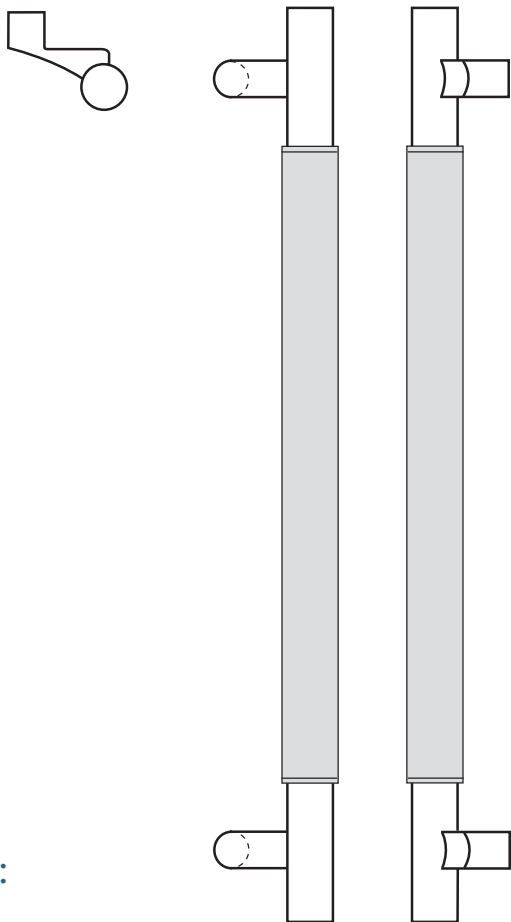

The global leader in
door opening solutions

Rockwood RM6070 - English Bridle Leather - Long Offset Pull - Flat Ends

Available Finishes:

- US3/605
- US4/606
- US10/612
- US10B/613
- US10BE/613E
- US32/629
- US32D/630

DIAMETER:
1" metal grip,
about 1/8" additional
for leather

PROJECTION:
2 1/2"

OVERALL:
36" to 96"

Specifications:

MATERIAL:

Brass, Bronze, Stainless Steel

OPTIONS:

- For optional mid-post, suffix the product number with "MP" (example: RM6070MP)
- Full wrap option is available up to 72" long (example: RM6070FW)
- Over 96" available on select finishes

NOTE:

Maximum leather length is 72"