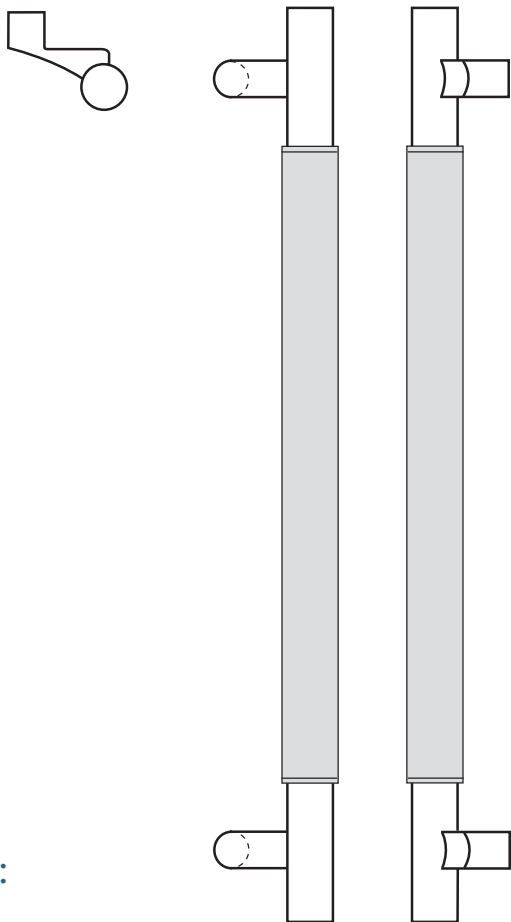

Rockwood RM6071 - English Bridle Leather - Long Offset Pull - Flat Ends

Available Finishes:

- US3/605
- US4/606
- US10/612
- US10B/613
- US10BE/613E
- US32/629
- US32D/630

DIAMETER:
1 1/4" metal grip,
about 1/8" additional
for leather

PROJECTION:
2 3/4"

OVERALL:
36" to 96"

Specifications:

MATERIAL:

Brass, Bronze, Stainless Steel

OPTIONS:

- For optional mid-post, suffix the product number with "MP" (example: RM6071MP)
- Full wrap option is available up to 72" long (example: RM6071FW)
- Over 96" available on select finishes

NOTE:

Maximum leather length is 72"