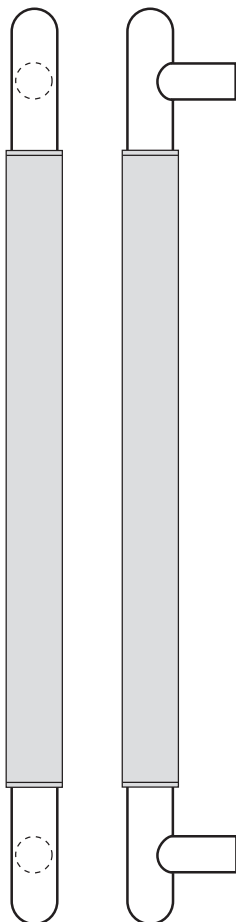

Rockwood RM6080 - English Bridle Leather - Long Straight Pull - Round Ends

Available Finishes:

- US3/605
- US4/606
- US10/612
- US10B/613
- US10BE/613E
- US32/629
- US32D/630

DIAMETER:
1" metal grip,
about $\frac{1}{8}$ " additional
for leather

PROJECTION:
 $2\frac{3}{4}$ "

OVERALL:
36" to 96"

Specifications:

MATERIAL:

Brass, Bronze, Stainless Steel

OPTIONS:

- For optional mid-post, suffix the product number with "MP" (example: RM6080MP)
- Full wrap option is available up to 72" long (example: RM6080FW)
- Over 96" available on select finishes

NOTE:

Maximum leather length is 72"