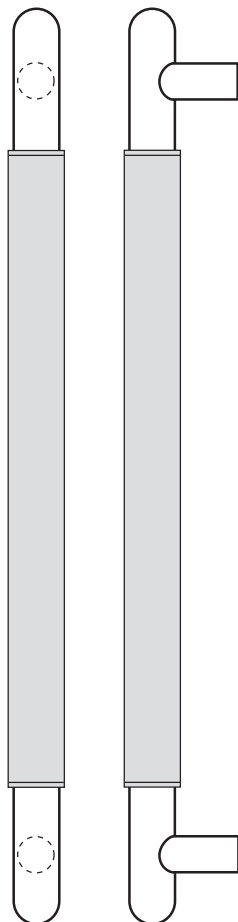

## Rockwood RM6081 - English Bridle Leather - Long Straight Pull - Round Ends

### Available Finishes:

- US3/605
- US4/606
- US10/612
- US10B/613
- US10BE/613E
- US32/629
- US32D/630

DIAMETER:  
1 1/4" metal grip,  
about 1/8" additional  
for leather

PROJECTION:  
3"

OVERALL:  
36" to 96"

#### OPTIONS:

- For optional mid-post, suffix the product number with "MP" (example: RM6081MP)
- Full wrap option is available up to 72" long (example: RM6081FW)
- Over 96" available on select finishes

#### NOTE:

Maximum leather length is 72"