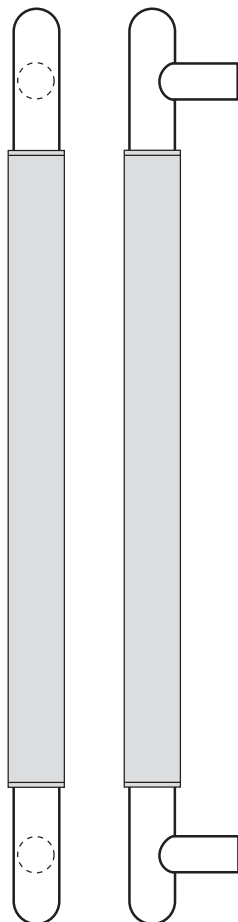

## Rockwood RM6082 - English Bridle Leather - Long Straight Pull - Round Ends

### Available Finishes:

- US3/605
- US4/606
- US10/612
- US10B/613
- US10BE/613E
- US32/629
- US32D/630

DIAMETER:  
1 1/2" metal grip,  
about 1/8" additional  
for leather

PROJECTION:  
3 1/4"

OVERALL:  
36" to 96"

#### OPTIONS:

- For optional mid-post, suffix the product number with "MP" (example: RM6082MP)
- Full wrap option is available up to 72" long (example: RM6082FW)
- Over 96" available on select finishes

#### NOTE:

Maximum leather length is 72"