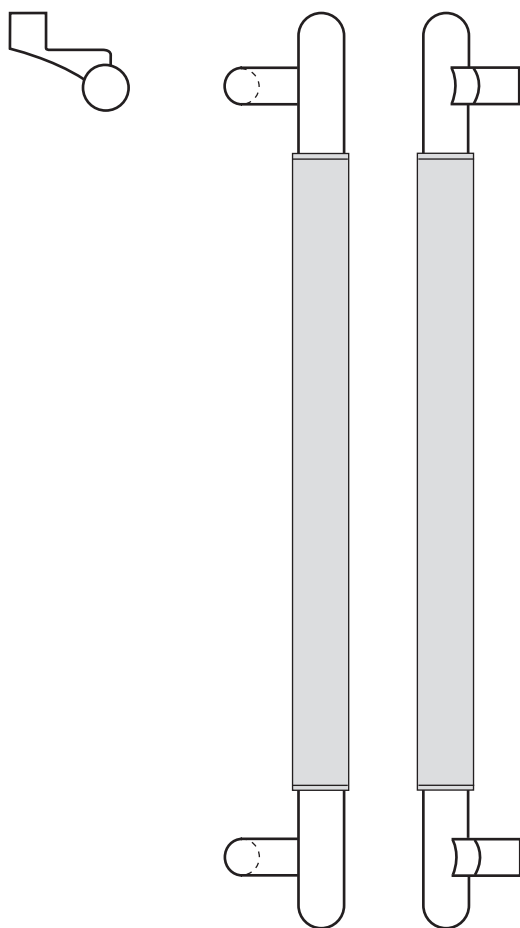

The global leader in
door opening solutions

Rockwood RM6091 - English Bridle Leather - Long Offset Pull - Round Ends

Available Finishes:

- US3/605
- US4/606
- US10/612
- US10B/613
- US10BE/613E
- US32/629
- US32D/630

DIAMETER:
1 1/4" metal grip,
about 1/8" additional
for leather

PROJECTION:
2 3/4"

OVERALL:
36" to 96"

Specifications:

MATERIAL:

Brass, Bronze, Stainless Steel

OPTIONS:

- For optional mid-post, suffix the product number with "MP" (example: RM6091MP)
- Full wrap option is available up to 72" long (example: RM6091FW)
- Over 96" available on select finishes

NOTE:

Maximum leather length is 72"