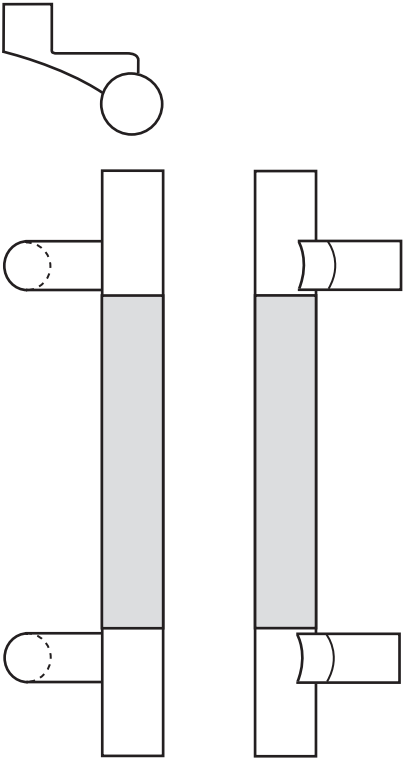

Architectural Door Accessories

ASSA ABLOY

The global leader in
door opening solutions

Rockwood RM6330 - Flush Leather Pull - Offset - Flat Ends

Available Finishes:

- US3/605
- US4/606
- US10/612
- US10B/613
- US10BE/613E
- US32/629
- US32D/630

DIAMETER:
1"

PROJECTION:
2 1/2"

CTC:
Specify

Specifications:

MATERIAL:
Brass, Bronze, Stainless Steel

OPTIONS:
Over 96" available on select finishes

CTC:
Up to 96" CTC available with mid-post

300 Main Street
Rockwood, Pennsylvania 15557
P: 800.458.2424 • F: 800.922.9212
www.rockwoodmfg.com • orders.rockwood@assaabloy.com