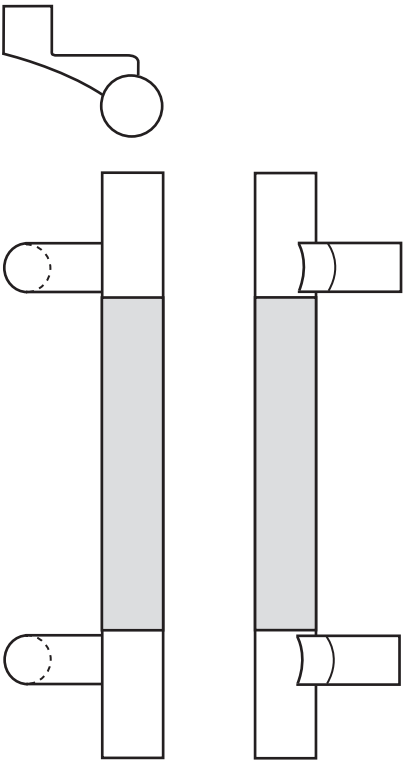

Architectural Door Accessories

ASSA ABLOY

The global leader in
door opening solutions

Rockwood RM6340 - Flush Leather Pull - Offset - Flat Ends

Available Finishes:

- US3/605
- US4/606
- US10/612
- US10B/613
- US10BE/613E
- US32/629
- US32D/630

DIAMETER:
1 1/4"

PROJECTION:
2 3/4"

CTC:
Specify

Specifications:

MATERIAL:
Brass, Bronze, Stainless Steel

OPTIONS:
Over 96" available on select finishes

CTC:
Up to 96" CTC available with mid-post

300 Main Street
Rockwood, Pennsylvania 15557
P: 800.458.2424 • F: 800.922.9212
www.rockwoodmfg.com • orders.rockwood@assaabloy.com