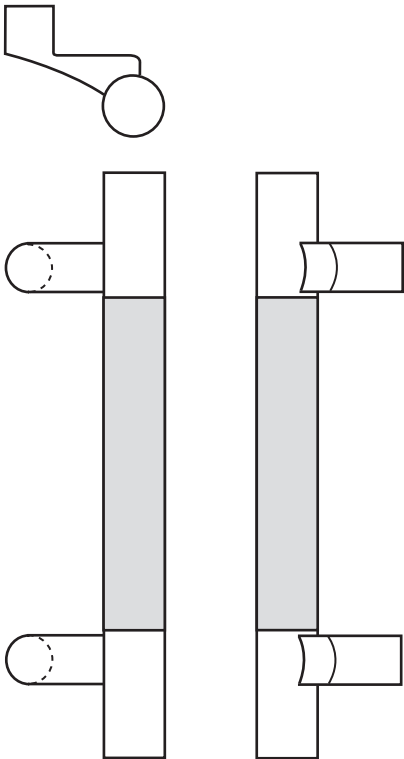

Architectural Door Accessories

ASSA ABLOY

The global leader in
door opening solutions

Rockwood RM6350 - Flush Leather Pull - Offset - Flat Ends

Available Finishes:

- US3/605
- US4/606
- US10/612
- US10B/613
- US10BE/613E
- US32/629
- US32D/630

DIAMETER:
1 1/2"

PROJECTION:
3"

CTC:
Specify

Specifications:

MATERIAL:
Brass, Bronze, Stainless Steel

OPTIONS:
Over 96" available on select finishes

CTC:
Up to 96" CTC available with mid-post

300 Main Street
Rockwood, Pennsylvania 15557
P: 800.458.2424 • F: 800.922.9212
www.rockwoodmfg.com • orders.rockwood@assaabloy.com