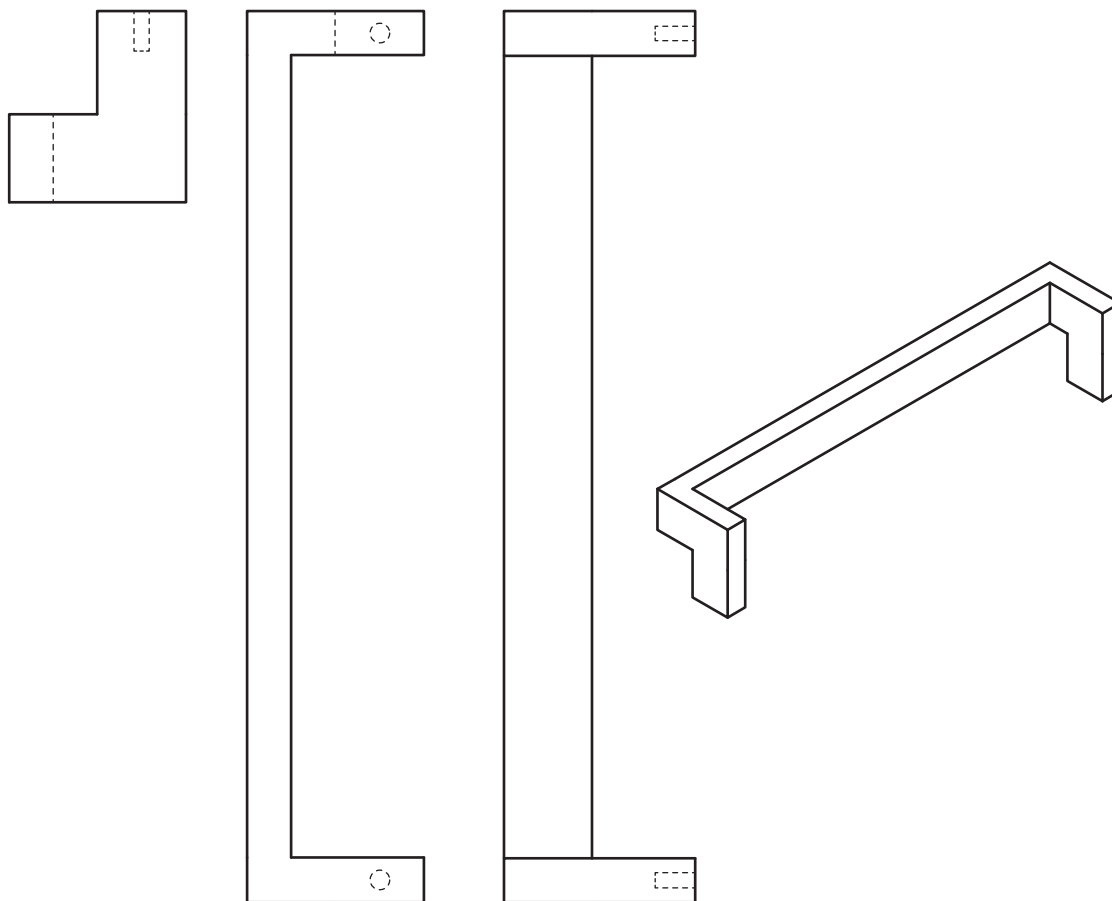

Architectural Door Accessories

ASSA ABLOY

The global leader in
door opening solutions

Rockwood RM7930 - GeoMetek Offset Pull

Available Finishes:

- US10BE/613E
- US32/629
- US32D/630

SIZE:

Material: $\frac{3}{4}$ " x $1\frac{1}{2}$ "

Projection: $3\frac{1}{4}$ "

CTC: Specify

Specifications:

MATERIAL:

Stainless Steel

OPTIONS:

- For optional mid-post, suffix the product number with "MP" (example: RM7930MP)
- Over 96" available on select finishes

300 Main Street
Rockwood, Pennsylvania 15557
P: 800.458.2424 • F: 800.922.9212
www.rockwoodmfg.com • orders.rockwood@assaabloy.com

CS-RM7930 4/18