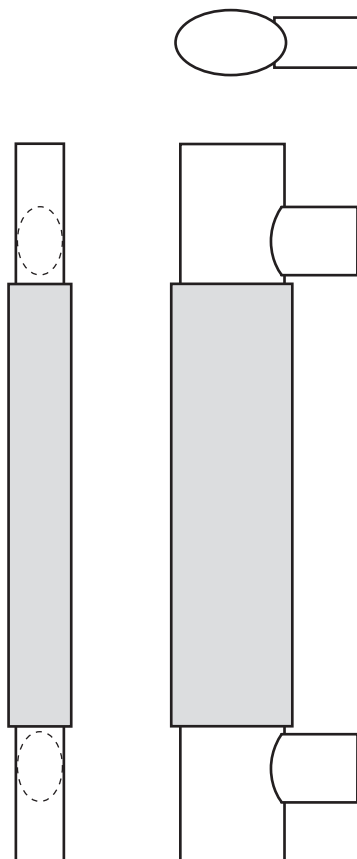

## Rockwood RM6200 - Leather Oval - True Oval

### Available Finishes:

- US10BE/613E
- US32/629
- US32D/630

GRIP SIZE:  
1" x 1 1/2"

POST:  
Oval

PROJECTION:  
3"

CTC:  
Specify

### Specifications:

**MATERIAL:**  
Stainless Steel

**CTC:**  
Standard overall length is 4" greater than CTC for pulls up to 36" CTC, and 6" greater than CTC for pulls 36" CTC and larger. Maximum leather length is 72".