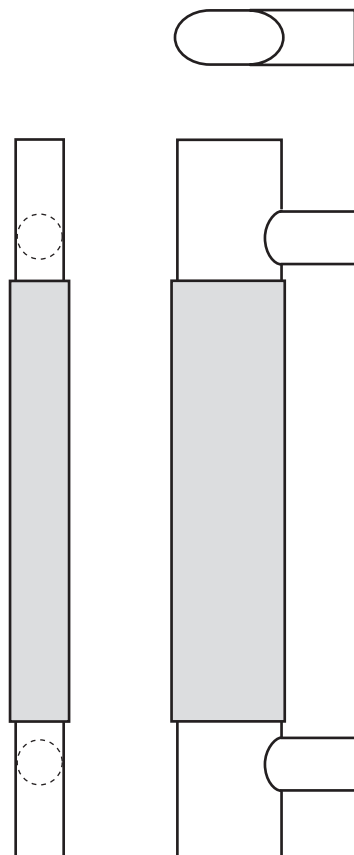

The global leader in
door opening solutions

Rockwood RM6220 - Leather Oval - Flat Oval - Small Post

Available Finishes:

- US10BE/613E
- US32/629
- US32D/630

GRIP SIZE:
3/4" x 1 1/2"

POST:
3/4"

PROJECTION:
2 3/4"

CTC:
Specify

Specifications:

MATERIAL:
Stainless Steel

CTC:
Standard overall length is 4" greater than CTC for pulls up to 36" CTC, and 6" greater than CTC for pulls 36" CTC and larger. Maximum leather length is 72".

OPTIONS:
Over 96" available on select finishes

NOTE:
Other Length Ordering Options: Specify a mid-post on full height pulls to provide the most rigid grip where heavy doors or high wind loads are present.