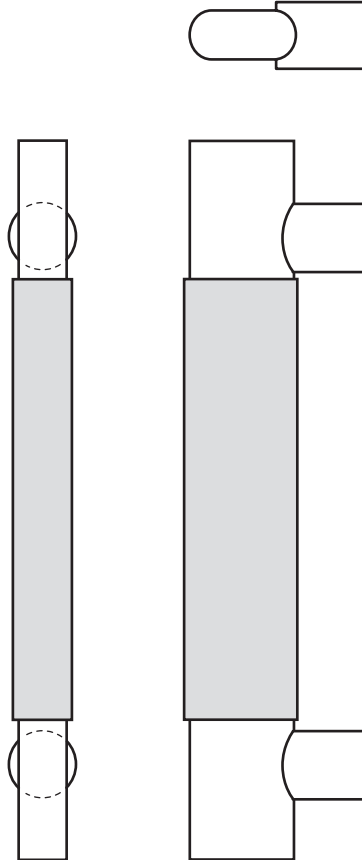

Rockwood RM6230 - Leather Oval - Flat Oval - Large Posts

Available Finishes:

- US10BE/613E
- US32/629
- US32D/630

GRIP SIZE:
3/4" x 1 1/2"

POST:
1"

PROJECTION:
3 1/4"

CTC:
Specify

Specifications:

MATERIAL:
Stainless Steel

CTC:
Standard overall length is 4" greater than CTC for pulls up to 36" CTC, and 6" greater than CTC for pulls 36" CTC and larger. Maximum leather length is 72".

OPTIONS:
Over 96" available on select finishes

NOTE:
Other Length Ordering Options: Specify a mid-post on full height pulls to provide the most rigid grip where heavy doors or high wind loads are present.