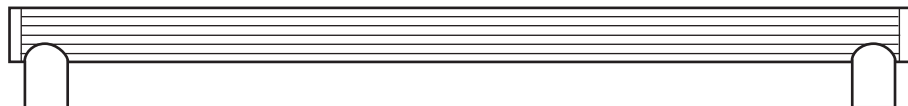

# Architectural Door Accessories

**ASSA ABLOY**

The global leader in  
door opening solutions

## Rockwood RM3622 - LineaTek - Push Bar - Flat Ends

### Available Finishes:

- US3/605
- US4/606
- US10/612
- US10B/613
- US10BE/613E
- US32/629
- US32D/630

DIAMETER:  
1 1/2"

CTC:  
up to 36"

PROJECTION:  
3 1/4"