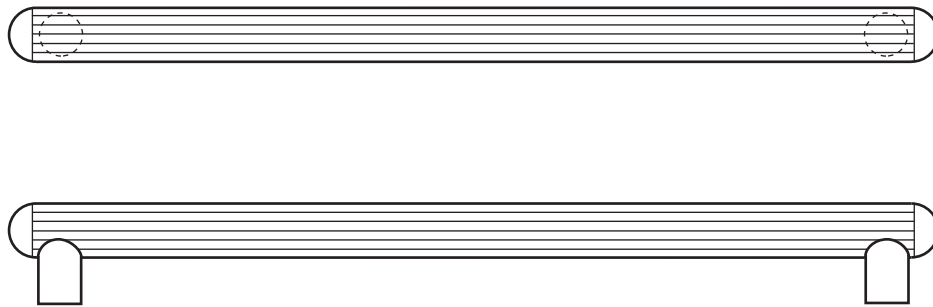

The global leader in
door opening solutions

Rockwood RM3616 - LineaTek - Push Bar - Round Ends

Available Finishes:

- US3/605
- US4/606
- US10/612
- US10B/613
- US10BE/613E
- US32/629
- US32D/630

DIAMETER:

1 1/4"

CTC:

up to 36"

PROJECTION:

3"

Specifications:

MATERIAL:

Brass, Bronze, Stainless Steel