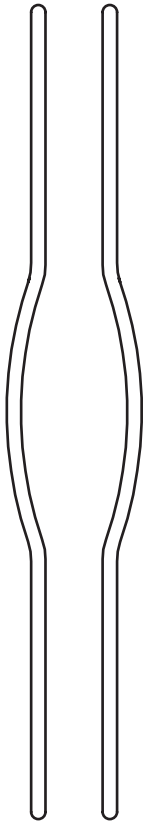

## Rockwood RM2004 - MegaCurve - Mid Bow Curved Pull

### Available Finishes:

- US3/605
- US4/606
- US10/612
- US10B/613
- US10BE/613E
- US32/629
- US32316
- US32D/630
- US32D316

END:  
Round

DIAMETER:  
1 1/4"

OVERALL:  
72" to 96"

PROJECTION:  
3"

### Specifications:

**MATERIAL:**

Brass, Bronze, Stainless Steel

**OPTIONS:**

Over 96" available on select finishes