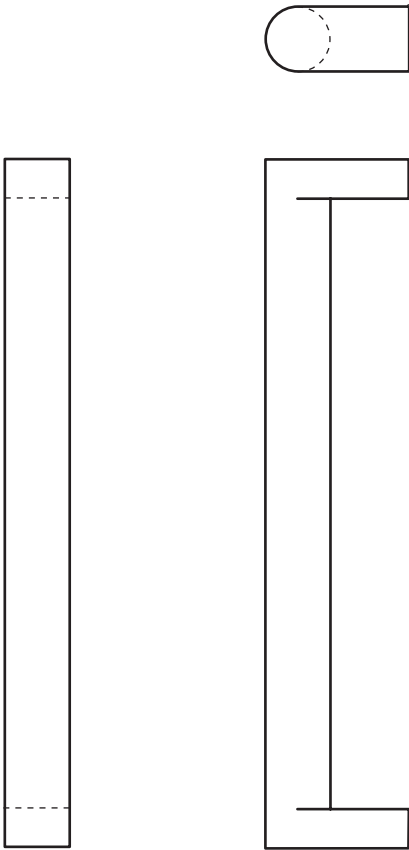

Architectural Door Accessories

ASSA ABLOY

The global leader in
door opening solutions

Rockwood RM7210 - NeoCylinder - Straight Pull without GripZone

Available Finishes:

- US10BE/613E
- US32/629
- US32D/630

DIAMETER:
1 1/4"

CTC:
Specify

PROJECTION:
2 3/4"

Specifications:

MATERIAL:
Stainless Steel

300 Main Street
Rockwood, Pennsylvania 15557
P: 800.458.2424 • F: 800.922.9212
www.rockwoodmfg.com • orders.rockwood@assaabloy.com