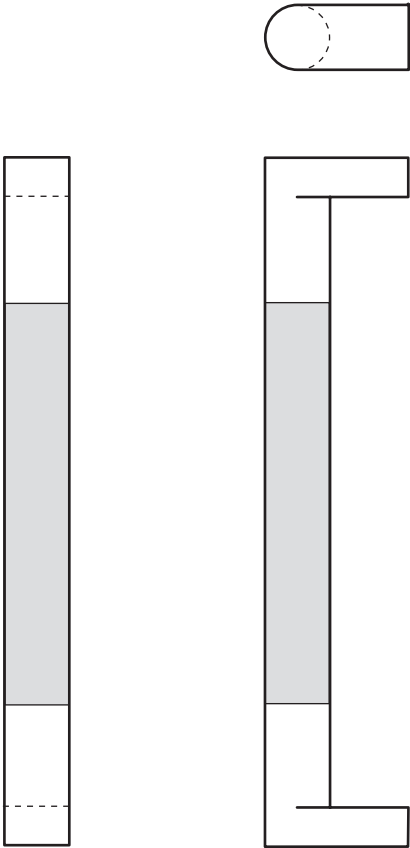

Architectural Door Accessories

ASSA ABLOY

The global leader in
door opening solutions

Rockwood RM7230 - NeoCylinder - Straight Pull with GripZone

Available Finishes:

- US32/629

DIAMETER:
1 1/4"

CTC:
Specify

PROJECTION:
2 3/4"

Specifications:

MATERIAL:
Stainless Steel

300 Main Street
Rockwood, Pennsylvania 15557
P: 800.458.2424 • F: 800.922.9212
www.rockwoodmfg.com • orders.rockwood@assaabloy.com