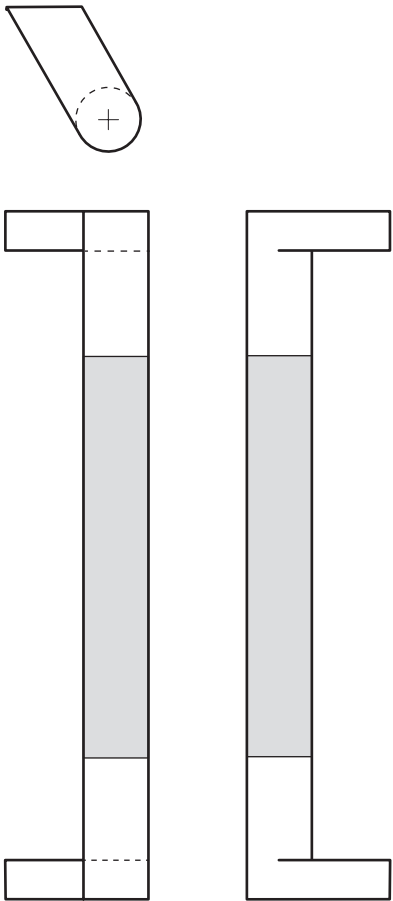

Architectural Door Accessories

ASSA ABLOY

The global leader in
door opening solutions

Rockwood RM7240 - NeoCylinder - Offset Pull with GripZone

Available Finishes:

- US32/629

DIAMETER:
1 1/4"

CTC:
Specify

PROJECTION:
2 3/4"

Specifications:

MATERIAL:
Stainless Steel

300 Main Street
Rockwood, Pennsylvania 15557
P: 800.458.2424 • F: 800.922.9212
www.rockwoodmfg.com • orders.rockwood@assaabloy.com