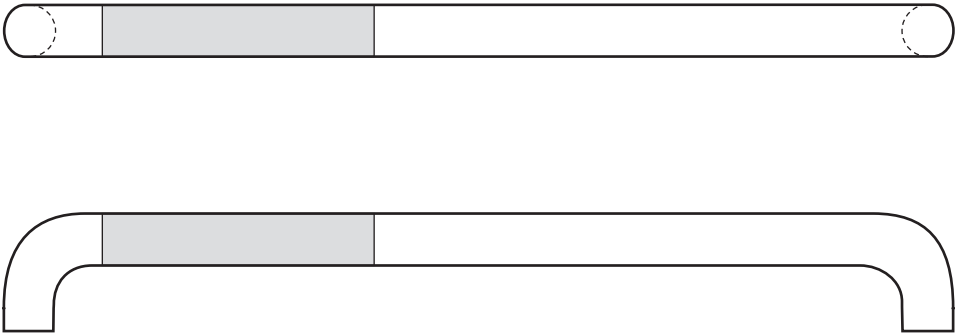

Architectural Door Accessories

ASSA ABLOY

The global leader in
door opening solutions

Rockwood RM3022 - NeoMetrix - Push Bar - 7" GripZone

Available Finishes:

- US3/605
- US9/611
- US32/629
- US32316

DIAMETER:
1 1/4"

CTC:
up to 36"

PROJECTION:
3"

Specifications:

MATERIAL:

Brass, Bronze, Stainless Steel

300 Main Street
Rockwood, Pennsylvania 15557
P: 800.458.2424 • F: 800.922.9212
www.rockwoodmfg.com • orders.rockwood@assaabloy.com