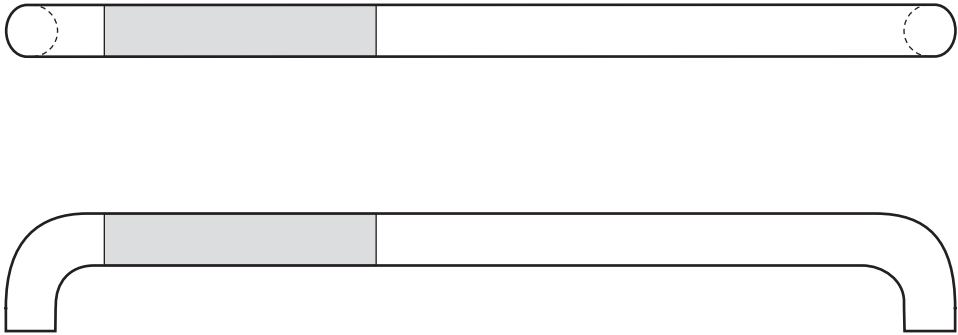

Architectural Door Accessories

ASSA ABLOY

The global leader in
door opening solutions

Rockwood RM3032 - NeoMetrix - Push Bar - 7" GripZone

Available Finishes:

- US3/605
- US9/611
- US32/629
- US32316

DIAMETER:
1 1/2"

CTC:
up to 36"

PROJECTION:
3 1/2"

Specifications:

MATERIAL:

Brass, Bronze, Stainless Steel

300 Main Street
Rockwood, Pennsylvania 15557
P: 800.458.2424 • F: 800.922.9212
www.rockwoodmfg.com • orders.rockwood@assaabloy.com