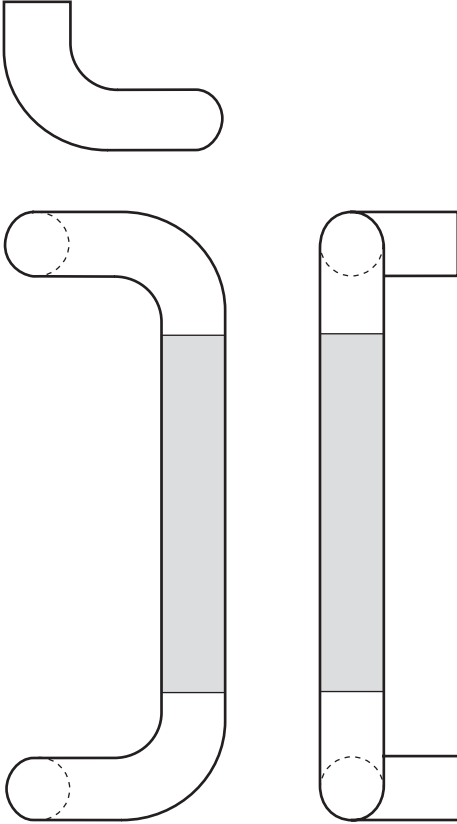

## Rockwood RM3040 - NeoMetrix - Offset Pull with GripZone

### Available Finishes:

- US3/605
- US9/611
- US32/629

DIAMETER:  
1"

CTC:  
Specify

PROJECTION:  
3 1/2"

### Specifications:

**MATERIAL:**  
Brass, Bronze, Stainless Steel