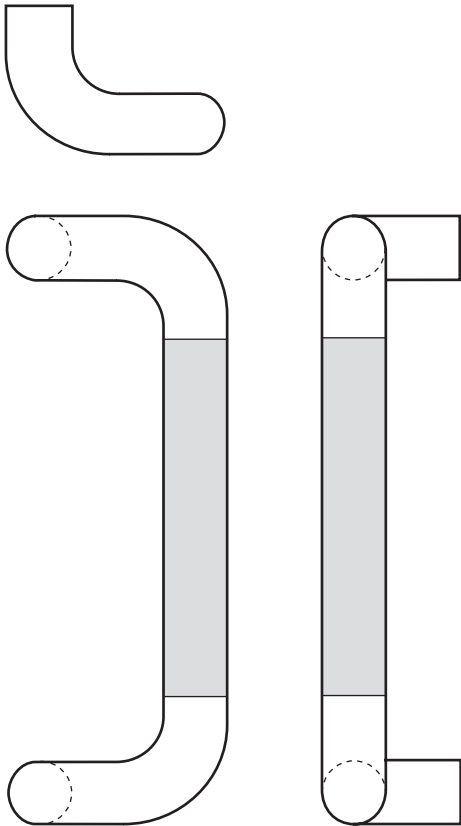

Architectural Door Accessories

ASSA ABLOY

The global leader in
door opening solutions

Rockwood RM3050 - NeoMetrix - Offset Pull with GripZone

Available Finishes:

- US3/605
- US9/611
- US32/629

DIAMETER:
1 1/4"

CTC:
Specify

PROJECTION:
3"

Specifications:

MATERIAL:
Brass, Bronze, Stainless Steel

300 Main Street
Rockwood, Pennsylvania 15557
P: 800.458.2424 • F: 800.922.9212
www.rockwoodmfg.com • orders.rockwood@assaabloy.com