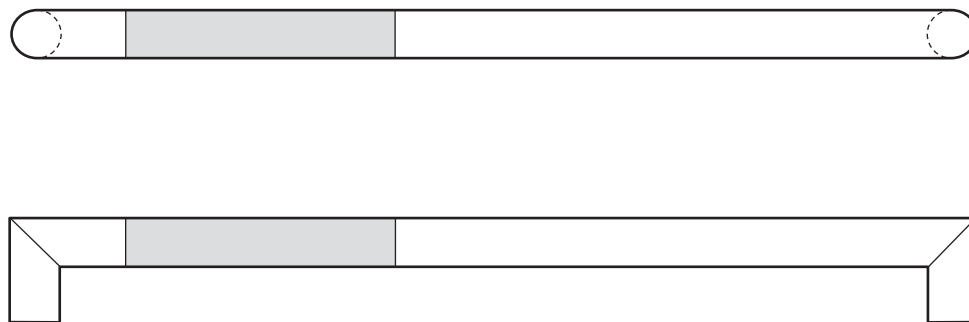

## Rockwood RM7402 - NeoMitre - Push Bar with GripZone

### Available Finishes:

- US32/629

DIAMETER:  
1"

CTC:  
up to 36"

PROJECTION:  
2 1/2"