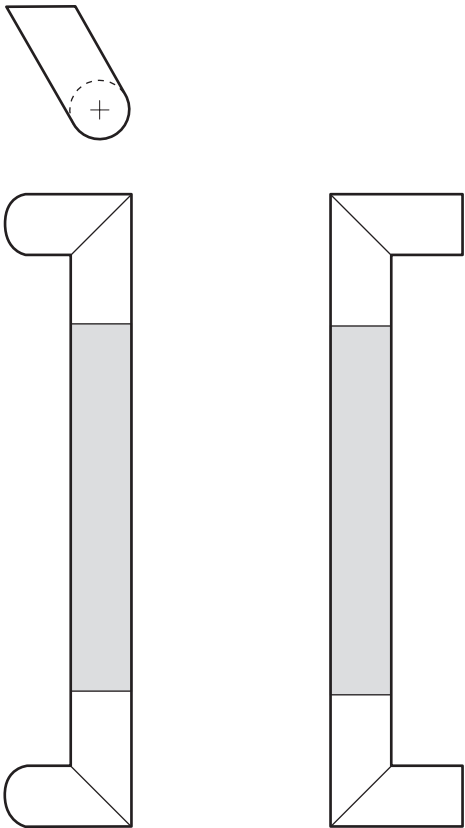

Architectural Door Accessories

ASSA ABLOY

The global leader in
door opening solutions

Rockwood RM7440 - NeoMitre - Offset Pull with GripZone

Available Finishes:

- US32/629

DIAMETER:
1 1/4"

CTC:
Specify

PROJECTION:
3"

Specifications:

MATERIAL:
Stainless Steel

CTC:
Specify CTC up to 36"

300 Main Street
Rockwood, Pennsylvania 15557
P: 800.458.2424 • F: 800.922.9212
www.rockwoodmfg.com • orders.rockwood@assaabloy.com