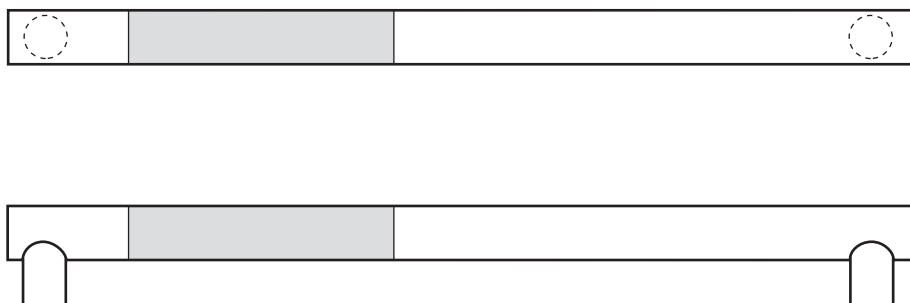

The global leader in
door opening solutions

Rockwood RM3202 - NeoTek - Push Bar - Flat Ends

Available Finishes:

- US3/605
- US9/611
- US32/629

DIAMETER:
1"

CTC:
up to 36"

PROJECTION:
2 3/4"

Specifications:

MATERIAL:

Brass, Bronze, Stainless Steel

NOTE:

Post location on push bars can be located 1/8" from end for narrow and medium stile doors
and 1" from end for flush and wide stile doors

NOTE: If matching pulls to a previous job, please provide original PO or Order #.

300 Main Street
Rockwood, Pennsylvania 15557
P: 800.458.2424 • F: 800.922.9212
www.assaabloydooraccessories.us • orders.rockwood@assaabloy.com