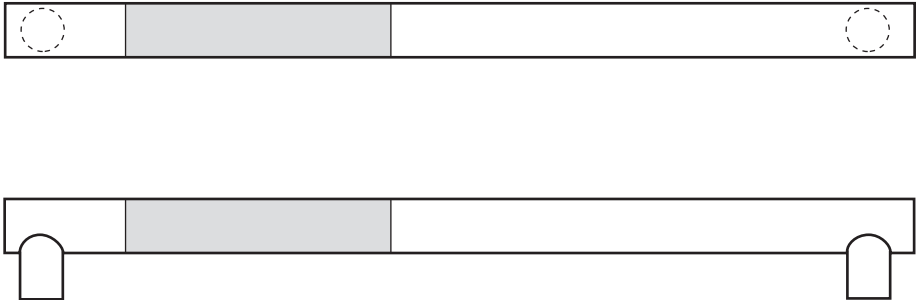

Architectural Door Accessories

ASSA ABLOY

The global leader in
door opening solutions

Rockwood RM3212 - NeoTek - Push Bar - Flat Ends

Available Finishes:

- US3/605
- US9/611
- US32/629

DIAMETER:
1 1/4"

CTC:
up to 36"

PROJECTION:
3"

Specifications:

MATERIAL:

Brass, Bronze, Stainless Steel

NOTE:

Post location on push bars can be located 1/8" from end for narrow and medium stile doors and 1" from end for flush and wide stile doors

NOTE: If matching pulls to a previous job, please provide original PO or Order #.

300 Main Street
Rockwood, Pennsylvania 15557
P: 800.458.2424 • F: 800.922.9212
www.assaabloydooraccessories.us • orders.rockwood@assaabloy.com