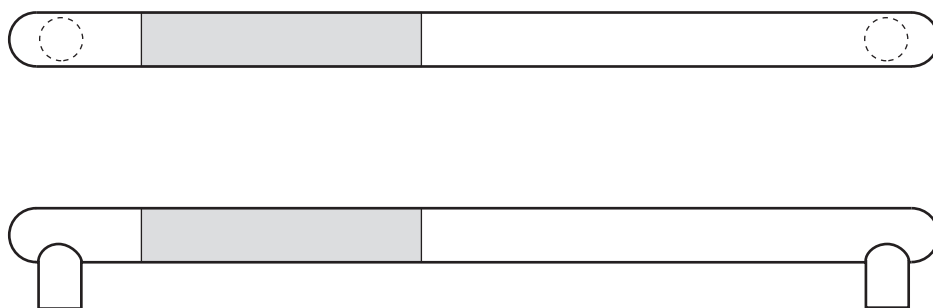

The global leader in
door opening solutions

Rockwood RM3206 - NeoTek - Push Bar - Round Ends

Available Finishes:

- US3/605
- US9/611
- US32/629

DIAMETER:
1"

CTC:
up to 36"

PROJECTION:
2 3/4"

Specifications:

MATERIAL:

Brass, Bronze, Stainless Steel

NOTE:

Post location on push bars can be located 1/8" from end for narrow and medium stile doors
and 1" from end for flush and wide stile doors

NOTE: If matching pulls to a previous job, please provide original PO or Order #.

300 Main Street
Rockwood, Pennsylvania 15557
P: 800.458.2424 • F: 800.922.9212
www.assaabloydooraccessories.us • orders.rockwood@assaabloy.com