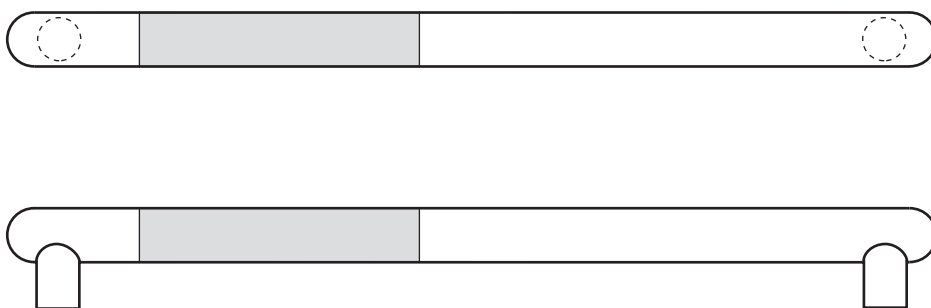

## Rockwood RM3216 - NeoTek - Push Bar - Round Ends

### Available Finishes:

- US3/605
- US9/611
- US32/629

DIAMETER:  
1 1/4"

CTC:  
up to 36"

PROJECTION:  
3"