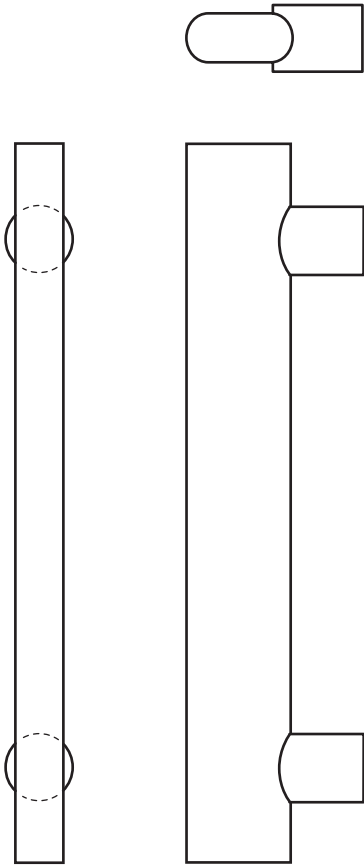

Architectural Door Accessories

ASSA ABLOY

The global leader in
door opening solutions

Rockwood RM2410 - OvalTek - Flat - Straight Pull - Large Round Posts

Available Finishes:

- US10BE/613E
- US32/629
- US32D/630

SIZE:
3/4" x 1 1/2"

CTC:
Specify

PROJECTION:
3 1/4"

Specifications:

MATERIAL:
Stainless Steel

OPTIONS:
For optional mid-post, suffix the product number with "MP" (example: RM2410MP). Over 96" available on select finishes

300 Main Street
Rockwood, Pennsylvania 15557
P: 800.458.2424 • F: 800.922.9212
www.rockwoodmfg.com • orders.rockwood@assaabloy.com