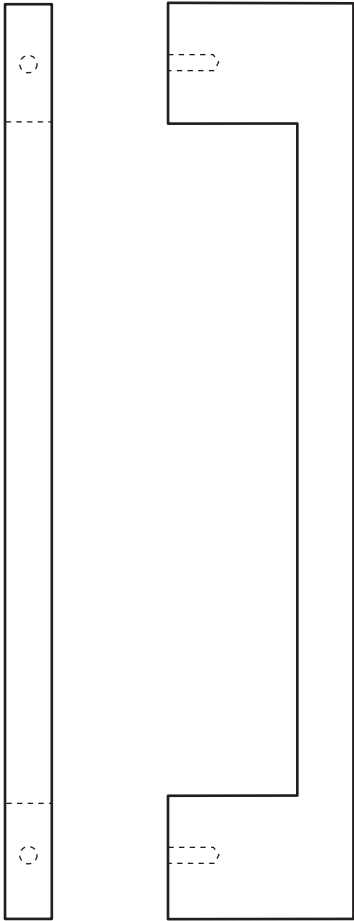

Architectural Door Accessories

ASSA ABLOY

The global leader in
door opening solutions

Rockwood RM5280 - PlanTek - Straight Cast Pull

Available Finishes:

- US3/605
- US4/606
- US10/612
- US10B/613
- US10BE/613E
- US26/625
- US26D/626

MATERIAL SIZE:
1/2" x 1/2"

CTC:
9"

PROJECTION:
1 1/2"

Specifications:

MATERIAL:

Brass, Bronze, Stainless Steel (Select products-see price list for availability)

300 Main Street
Rockwood, Pennsylvania 15557
P: 800.458.2424 • F: 800.922.9212
www.rockwoodmfg.com • orders.rockwood@assaabloy.com