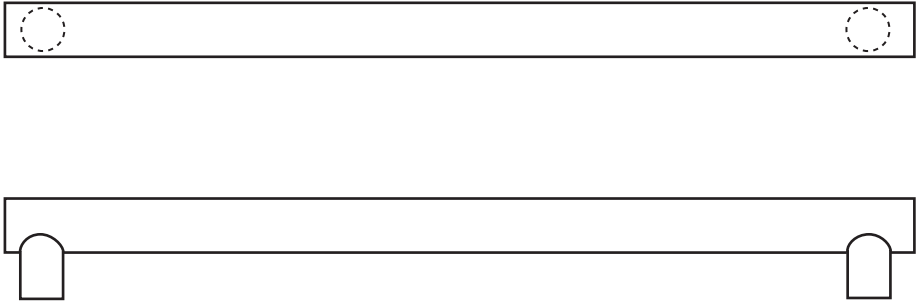

Architectural Door Accessories

ASSA ABLOY

The global leader in
door opening solutions

Rockwood RM3102 - PostMount - Push Bar - Flat Ends

Available Finishes:

- US3/605
- US4/606
- US10/612
- US10B/613
- US10BE/613E
- US28/628
- US32/629
- US32D/630
- 313/710
- 315/711

DIAMETER:
1"

CTC:
up to 36"

PROJECTION:
2 3/4"

Specifications:

MATERIAL:

Aluminum, Brass, Bronze, Stainless Steel

300 Main Street
Rockwood, Pennsylvania 15557
P: 800.458.2424 • F: 800.922.9212
www.rockwoodmfg.com • orders.rockwood@assaabloy.com