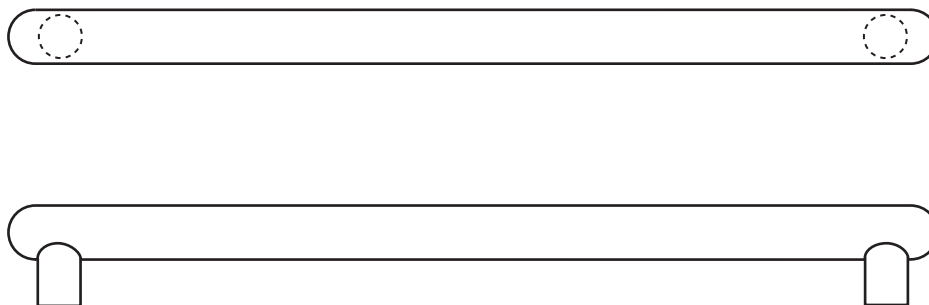

## Rockwood RM3106 - PostMount - Push Bar - Round Ends

### Available Finishes:

- US3/605
- US4/606
- US10/612
- US10B/613
- US10BE/613E
- US28/628
- US32/629
- US32D/630
- 313/710
- 315/711

DIAMETER:  
1"

CTC:  
up to 36"

PROJECTION:  
2 <sup>3</sup>/<sub>4</sub>"

### Specifications:

#### NOTE:

Post location on push bars can be located  $\frac{1}{8}$ " from end for narrow and medium stile doors and 1" from end for flush and wide stile doors