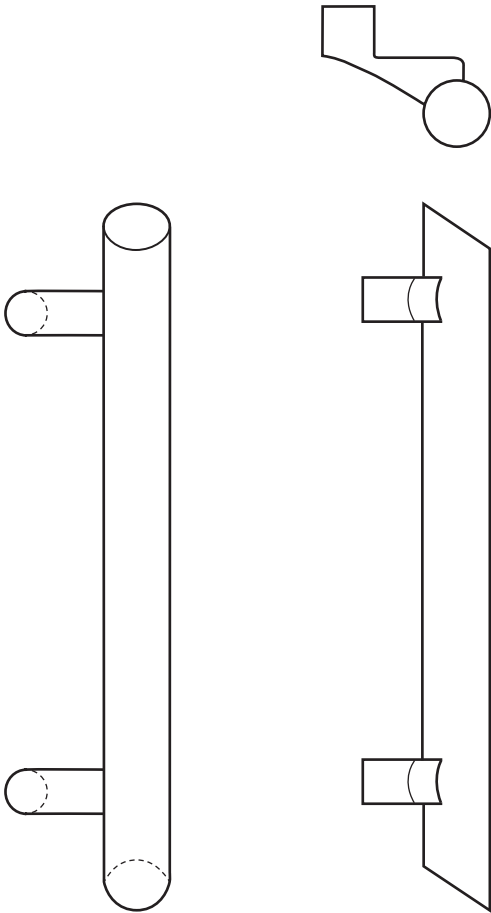

Architectural Door Accessories

ASSA ABLOY

The global leader in
door opening solutions

Rockwood RM4210LH - SkewTek - Offset Pull - Forward Segment

Available Finishes:

- US3/605
- US4/606
- US10/612
- US10B/613
- US10BE/613E
- US32/629
- US32D/630

DIAMETER:
1 1/2"

CTC:
Specify

PROJECTION:
3"

Specifications:

MATERIAL:

Aluminum, Brass, Bronze, Stainless Steel (Select products - see price list for availability)

300 Main Street
Rockwood, Pennsylvania 15557
P: 800.458.2424 • F: 800.922.9212
www.rockwoodmfg.com • orders.rockwood@assaabloy.com