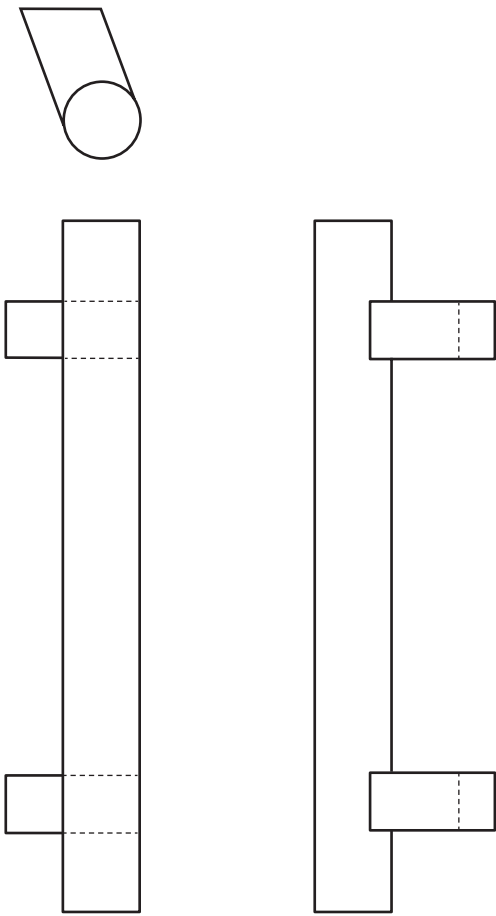

Architectural Door Accessories

ASSA ABLOY

The global leader in
door opening solutions

Rockwood RM4272-24 - SkewTek - Offset Pull - Rectangular Posts

Available Finishes:

- US3/605
- US4/606
- US10BE/613E
- US28/628
- US32/629
- US32D/630
- 313/710
- 315/711

DIAMETER:
2"

CTC:
Specify

PROJECTION:
3 3/4"

Specifications:

MATERIAL:

Aluminum, Brass, Bronze, Stainless Steel (Select products - see price list for availability)

300 Main Street
Rockwood, Pennsylvania 15557
P: 800.458.2424 • F: 800.922.9212
www.rockwoodmfg.com • orders.rockwood@assaabloy.com