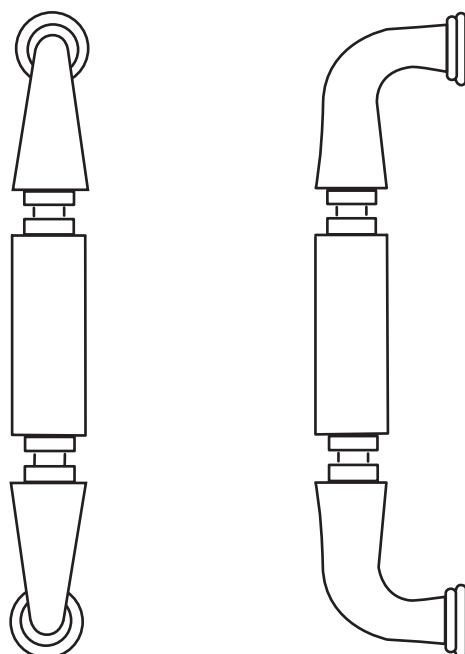

## Rockwood RM5520 - Traditional - Cast Pull

### Available Finishes:

- US3/605
- US4/606
- US10/612
- US10B/613
- US10BE/613E
- US15/619
- US15A/620
- US26/625
- US26D/626

BASE PLATE:  
NO

CTC:  
8"

PROJECTION:  
2 1/4"