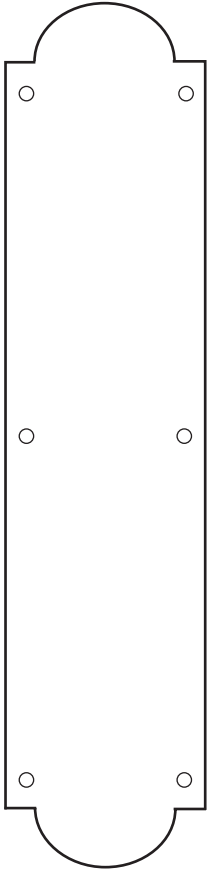

Architectural Door Accessories

ASSA ABLOY

The global leader in
door opening solutions

Rockwood RM5590A - Traditional - Heavy Decorative Plates

Available Finishes:

- US3/605
- US4/606
- US10/612
- US10B/613
- US10BE/613E
- US15/619
- US15A/620
- US26/625
- US26D/626

SIZE:
3" x 12"

MATERIAL:
.090"

Specifications:

MATERIAL:
Brass

FASTENER:
#6 x 5/8" Oval Head Sheet Metal Screws

300 Main Street
Rockwood, Pennsylvania 15557
P: 800.458.2424 • F: 800.922.9212
www.rockwoodmfg.com • orders.rockwood@assaabloy.com