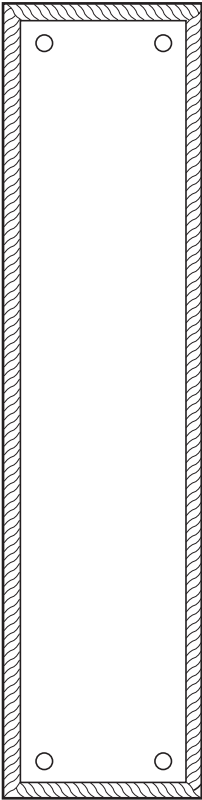

Architectural Door Accessories

ASSA ABLOY

The global leader in
door opening solutions

Rockwood RM5596A - Traditional - Rope Border Cast Plates

Available Finishes:

- US3/605
- US4/606
- US10/612
- US10B/613
- US10BE/613E
- US15/619
- US15A/620
- US26/625
- US26D/626

SIZE:
3" x 12"

PROJECTION:
 $\frac{11}{32}$ "

Specifications:

MATERIAL:
Cast Brass

300 Main Street
Rockwood, Pennsylvania 15557
P: 800.458.2424 • F: 800.922.9212
www.rockwoodmfg.com • orders.rockwood@assaabloy.com