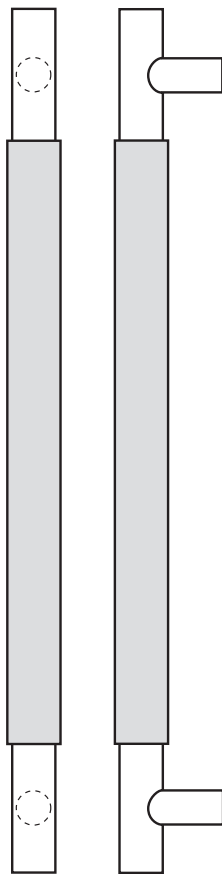

Rockwood RM6161 - Upholstery Leather - Long Straight Pull - Flat Ends

Available Finishes:

- US3/605
- US4/606
- US10/612
- US10B/613
- US10BE/613E
- US32/629
- US32D/630

DIAMETER:
1 1/4" metal grip,
about 1/8" additional
for leather

PROJECTION:
3"

OVERALL:
36" to 96"

Specifications:

MATERIAL:

Brass, Bronze, Stainless Steel

OPTIONS:

- For optional mid-post, suffix the product number with "MP" (example: RM6161MP)
- Over 96" available on select finishes
- Upholstery Leather colors are available in both Black and Dark Brown

NOTE:

Maximum leather length is 72"