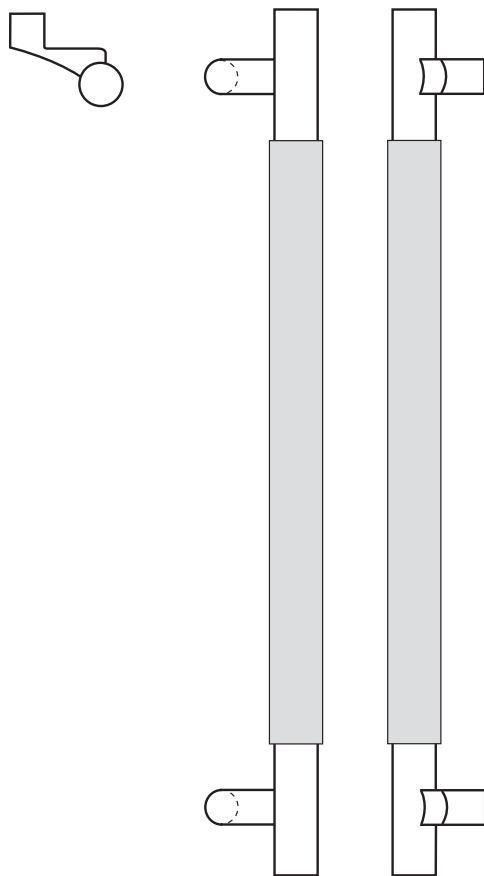

Architectural Door Accessories

ASSA ABLOY

The global leader in
door opening solutions

Rockwood RM6170 - Upholstery Leather - Long Offset Pull - Flat Ends

Available Finishes:

- US3/605
- US4/606
- US10/612
- US10B/613
- US10BE/613E
- US32/629
- US32D/630

DIAMETER:
1" metal grip,
about 1/8" additional
for leather

PROJECTION:
2 1/2"

OVERALL:
36" to 96"

Specifications:

MATERIAL:

Brass, Bronze, Stainless Steel

OPTIONS:

- For optional mid-post, suffix the product number with "MP" (example: RM6170MP)
- Over 96" available on select finishes
- Upholstery Leather colors are available in both Black and Dark Brown

NOTE:

Maximum leather length is 72"

300 Main Street
Rockwood, Pennsylvania 15557
P: 800.458.2424 • F: 800.922.9212
www.rockwoodmfg.com • orders.rockwood@assaabloy.com

Copyright © 2017, Rockwood Manufacturing Company, an ASSA ABLOY Group company. All rights reserved. Reproduction in whole or in part without the express written permission of Rockwood Manufacturing Company is prohibited.