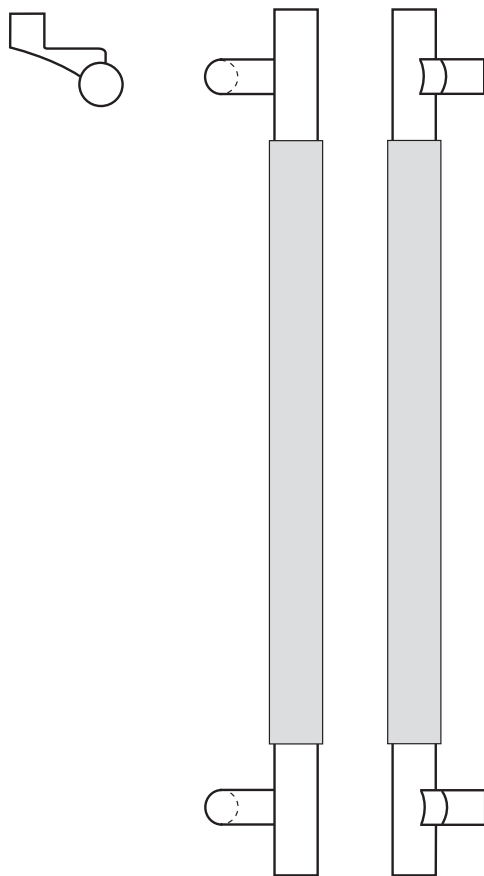

The global leader in
door opening solutions

Rockwood RM6171 - Upholstery Leather - Long Offset Pull - Flat Ends

Available Finishes:

- US3/605
- US4/606
- US10/612
- US10B/613
- US10BE/613E
- US32/629
- US32D/630

DIAMETER:
1 1/4" metal grip,
about 1/8" additional
for leather

PROJECTION:
2 3/4"

OVERALL:
36" to 96"

Specifications:

MATERIAL:

Brass, Bronze, Stainless Steel

OPTIONS:

- For optional mid-post, suffix the product number with "MP" (example: RM6171MP)
- Over 96" available on select finishes
- Upholstery Leather colors are available in both Black and Dark Brown

NOTE:

Maximum leather length is 72"