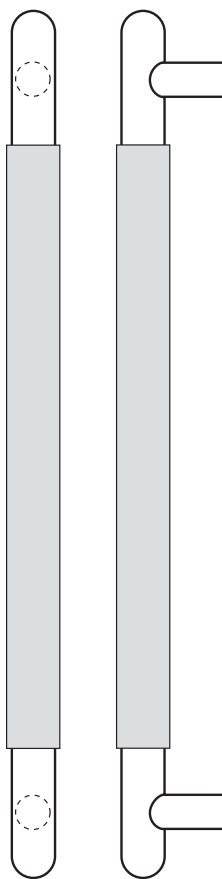

## Rockwood RM6180 - Upholstery Leather - Long Straight Pull - Round Ends

### Available Finishes:

- US3/605
- US4/606
- US10/612
- US10B/613
- US10BE/613E
- US32/629
- US32D/630

DIAMETER:  
1" metal grip,  
about  $\frac{1}{8}$ " additional  
for leather

PROJECTION:  
 $2 \frac{3}{4}$ "

OVERALL:  
36" to 96"

#### NOTE:

Maximum leather length is 72"