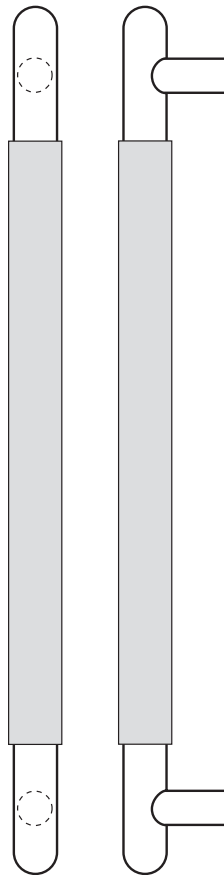

## Rockwood RM6181 - Upholstery Leather - Long Straight Pull - Round Ends

### Available Finishes:

- US3/605
- US4/606
- US10/612
- US10B/613
- US10BE/613E
- US32/629
- US32D/630

DIAMETER:  
1 1/4" metal grip,  
about 1/8" additional  
for leather

PROJECTION:  
3"

OVERALL:  
36" to 96"

#### OPTIONS:

- For optional mid-post, suffix the product number with "MP" (example: RM6181MP)
- Over 96" available on select finishes
- Upholstery Leather colors are available in both Black and Dark Brown

#### NOTE:

Maximum leather length is 72"