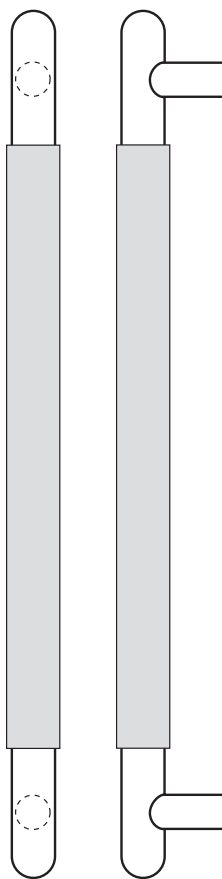

## Rockwood RM6182 - Upholstery Leather - Long Straight Pull - Round Ends

### Available Finishes:

- US3/605
- US4/606
- US10/612
- US10B/613
- US10BE/613E
- US32/629
- US32D/630

DIAMETER:  
1 1/2" metal grip,  
about 1/8" additional  
for leather

PROJECTION:  
3 1/4"

OVERALL:  
36" to 96"

#### OPTIONS:

- For optional mid-post, suffix the product number with "MP" (example: RM6182MP)
- Over 96" available on select finishes
- Upholstery Leather colors are available in both Black and Dark Brown

#### NOTE:

Maximum leather length is 72"

300 Main Street  
Rockwood, Pennsylvania 15557  
P: 800.458.2424 • F: 800.922.9212  
www.rockwoodmfg.com • orders.rockwood@assaabloy.com

Copyright © 2017, Rockwood Manufacturing Company, an ASSA ABLOY Group company. All rights reserved. Reproduction in whole or in part without the express written permission of Rockwood Manufacturing Company is prohibited.