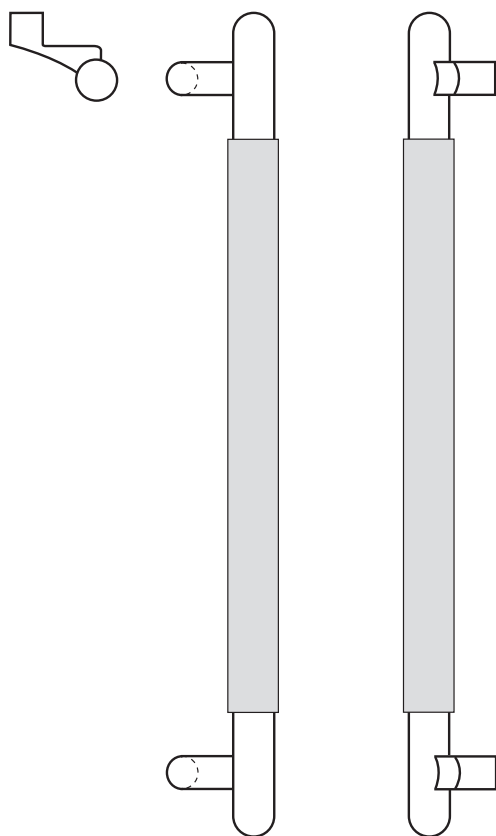

The global leader in
door opening solutions

Rockwood RM6192 - Upholstery Leather - Long Offset Pull - Round Ends

Available Finishes:

- US3/605
- US4/606
- US10/612
- US10B/613
- US10BE/613E
- US32/629
- US32D/630

DIAMETER:
1 1/2" metal grip,
about 1/8" additional
for leather

PROJECTION:
3"

OVERALL:
36" to 96"

Specifications:

MATERIAL:

Brass, Bronze, Stainless Steel

OPTIONS:

- For optional mid-post, suffix the product number with "MP" (example: RM6192MP)
- Over 96" available on select finishes
- Upholstery Leather colors are available in both Black and Dark Brown

NOTE:

Maximum leather length is 72"