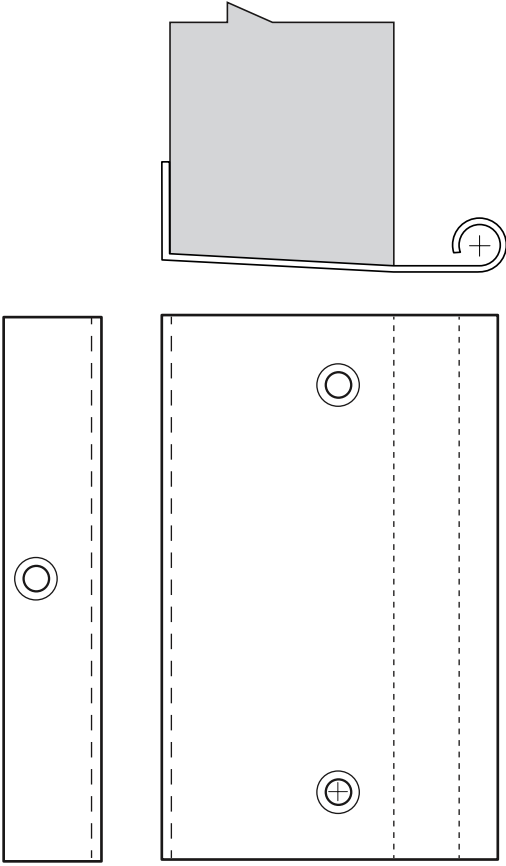

Architectural Door Accessories

The global leader in
door opening solutions

Rockwood RM754 - Edge Pull Bevel Edge Door

**Available
Finishes:**

- US3/605
- US4/606
- US10/612
- US10B/613
- US10BE/613E
- US32/629
- US32D/630

Specifications:

MATERIAL:
Brass, Bronze, Stainless Steel

RETURN:
Yes

ROD SIZE:
Specify

ORDERING:
Select style pull number, select standard length: 2", 2 1/2", 3", 4", 5", 6", specify door thickness.
Example: RM754-4" US32D 1 3/4" door

300 Main Street
Rockwood, Pennsylvania 15557
P: 800.458.2424 • F: 800.922.9212
www.rockwoodmfg.com • orders.rockwood@assaabloy.com